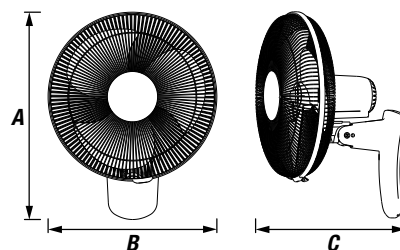

# Zephyr II

40CM WALL COOLING FAN

- Wall mounted
- Three speed function
- Oscillating and tilt adjustable head helps cool the whole room
- AC Plug and lead makes installing easy
- 0.5hr-7.5hr Timer (Remote model only)
- Wind/Breeze/Sleep Mode (Remote model only)

### DIMENSIONS

Model	A	B	C
ZEP40PC/R	530mm	450mm	350mm

### MOTOR

**Type:** Sleeve bearing  
**Wattage:** 65 watts