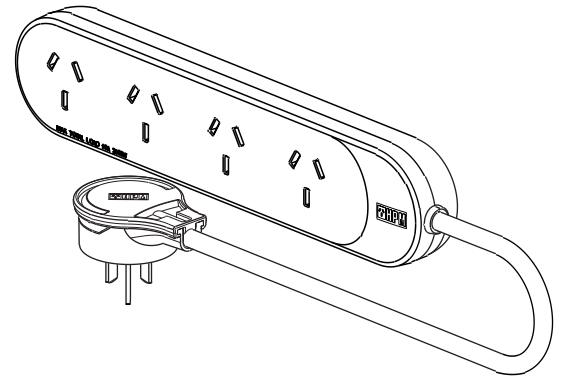

Datasheet

R105 Series

Cat. No: R105, R105BL, R105TWIN, R105USB, R105/6, R105/6BL, R105/6TWIN

A brand of Legrand

R105USB

R105

R105/6BL

Cat. Number	R105	R105BL	R105TWIN	R105USB	R105/6	R105/6BL	R105/6TWIN
Description	Powerboard 4 outlet	Powerboard 4 outlet	2 x Powerboard 4 outlet	Powerboard 4 outlet and 2 x USB-A	Powerboard 6 outlet	Powerboard 6 outlet	2 x Powerboard 6 outlet
Colour	White	Black	White	White	White	Black	White
USB Ports	N/A	N/A	N/A	2 x USB - A	N/A	N/A	N/A
USB Charging Output	N/A	N/A	N/A	5 V, 2.1 A (total)	N/A	N/A	N/A
Nominal Inupt Voltage	230 - 240 V a.c. 50 Hz						
Current Rating	10 A max.						
Power	2400 W max.						
Lead Length	0.9 m						
Lead	3 core flexible 0.75 mm ² ordinary duty						
Compliance	AS/NZS 3105						
Product Marking							

R105 Series

Cat. No: R105, R105BL, R105TWIN, R105USB, R105/6, R105/6BL, R105/6TWIN

A brand of **legrand**

PACKAGING

Single Unit (Qty 1)		
Cat.No.	SGL Barcode	Dimension (W x H x D) mm
R105	9321001185093	120 x 340 x 50
R105BL	9321001499916	
R105USB	9321001484738	120 x 430 x 50
R105/6	9321001185109	
R105/6BL	9321001499923	
Single Unit (Qty 2)		
R105TWIN	9321001260745	120 x 315 x 50
R105/6TWIN	9321001260851	120 X 405 X 50

Inner Carton (Qty 10)		
Cat.No.	SGL Barcode	Dimension (W x H x D) mm
R105	9321001203759	260 x 100 x 350
R105BL	9321001499947	
R105USB	9321001484745	350 x 100 x 350
R105/6	9321001203766	
R105/6BL	9321001499954	
Inner (Qty 5)		
R105TWIN	9321001260752	254 x 124 x 260
R105/6TWIN	9321001260868	254 x 124 x 350

FEATURES

- Overload protection to prevent dangerous overheating. In case of overload, simply disconnect the appliance that is overloading the powerboard and press the reset button.
- Keyhole mounting slots for easy hanging.
- Fully moulded slimline plug with side entry – safer and more reliable than non moulded plugs.
- Slim design allows furniture to sit closer to the wall.
- Approved to Australian Standards.