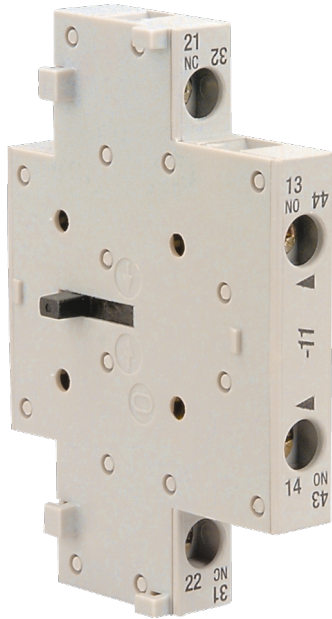

Catalogue No: CA7-PA-11

AUXILIARY CONTACT 1NO 1NC SIDE MOUNT

Motor Control and Drives > Motor Starting and Protection > Contactors > Sprecher + Schuh Contactors > Accessories and Spares > CA7 Accessories

Auxiliary contact 1N/O 1N/C side mount ts CA7, CS7

- Several contactor families provide a wide variety of contactor sizes, offering economy and selection
- Compact dimensions saves panel space

Representative Photo Only
(actual product may vary based on configuration selections)

SPECIFICATIONS

Product Series	CA7 Accessories and Spare Parts
Component Type	Motor Control and Drives
	Auxiliary Contact

REFERENCES

IECEX Certificate -

Supplier Declaration of Conformity: -

Installation Guide: -

User Manual: -

Manufacturer Datasheet: -

Manufacturer Catalogue & Product Selection: [CA7PA11_Manufacturer Catalogue](#)

Catalogue No: **CA7-PA-11**
AUXILIARY CONTACT 1NO 1NC SIDE MOUNT

Motor Control and Drives > Motor Starting and Protection > Contactors > Sprecher + Schuh Contactors > Accessories and Spares > CA7 Accessories