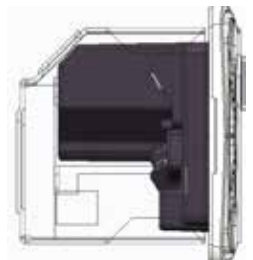

# Dedicated Plate - Double Powerpoint, 10A with Integrated Dual USB Charger

CAT NO. **ED777USB2IWE, ED777USB2IUG, ED777USB2IBL**

**ED777USB2IWE**

- 2.4A charging capacity
- Capable of charging 1 tablet or 2 smartphones simultaneously at their maximum capacity
- Suitable for telephones, smartphones, MP3/MP4 players, fitness bands and sport watches
- Suitable for installation in wall boxes
- Suitable for all commercial and residential installations such as kitchens, bedrooms, offices, retail, hospitality and education facilities
- Overload protection (USB circuit)
- Low standby power consumption < 0.07W
- Internal safety shutters for extra safety (powerpoint)
- Conform to AS/NZS60950-1, AS/NZS 4665, AS/NZS 3100
- Indoor use only

## Glass and tile cut-out dimensions:

Single product	
Cat No	Barcode
ED777USB2IWE	9321001456919
ED777USB2IUG	9321001456926
ED777USB2IBL	9321001456933

Outer box (QTY 6)		
Cat No	Barcode	Dimensions (W x H x D)
ED777USB2IWE	9321001456940	163 x 163 x 131mm
ED777USB2IUG	9321001456957	163 x 163 x 131mm
ED777USB2IBL	9321001456964	163 x 163 x 131mm

Outer box (QTY 72)		
Cat No	Barcode	Dimensions (W x H x D)
ED777USB2IWE	9321001456971	500 x 333 x 262mm
ED777USB2IUG	9321001456988	500 x 333 x 262mm
ED777USB2IBL	9321001456995	500 x 333 x 262mm

Back View