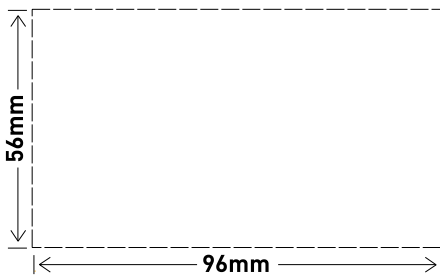

# Dedicated Plate - Double Powerpoint, 10A with Integrated Dual USB Charger

CAT NO. **ED777USB2IWE, ED777USB2IUG, ED777USB2IBL**

**ED777USB2IWE**

- 2.4A charging capacity
- Capable of charging 1 tablet or 2 smartphones simultaneously at their maximum capacity
- Suitable for telephones, smartphones, MP3/MP4 players, fitness bands and sport watches
- Suitable for installation in wall boxes
- Suitable for all commercial and residential installations such as kitchens, bedrooms, offices, retail, hospitality and education facilities
- Overload protection (USB circuit)
- Low standby power consumption < 0.07W
- Internal safety shutters for extra safety (powerpoint)
- Conform to AS/NZS60950-1, AS/NZS 4665, AS/NZS 3100
- Indoor use only

## Glass and tile cut-out dimensions:

Single product	
Cat No	Barcode
ED777USB2IWE	9321001456919
ED777USB2IUG	9321001456926
ED777USB2IBL	9321001456933

Outer box (QTY 6)		
Cat No	Barcode	Dimensions (W x H x D)
ED777USB2IWE	9321001456940	163 x 163 x 131mm
ED777USB2IUG	9321001456957	163 x 163 x 131mm
ED777USB2IBL	9321001456964	163 x 163 x 131mm

Outer box (QTY 72)		
Cat No	Barcode	Dimensions (W x H x D)
ED777USB2IWE	9321001456971	500 x 333 x 262mm
ED777USB2IUG	9321001456988	500 x 333 x 262mm
ED777USB2IBL	9321001456995	500 x 333 x 262mm

Back View