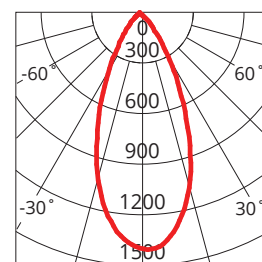

Photometric
Diagram