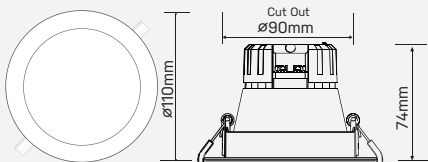

DULAR

DULAR-ADJ-BLK

SAP CODE: 2001893

9W, dimmable,
switchable colour
temperature, adjustable

Black finish adjustable LED
downlight with recessed lens to
minimalise glare

 Photometric
Diagram

 Unit: cd
 - C0/180 45.0deg
 - C90/270 45.0deg

KEY INFORMATION

Lumen Output	940 / 980 / 920lm
Input Power	9W
Hole Cutout Size	Ø90mm
Install	RECESSED
Dimming Options	*Phase-Cut Dimming
Fitting Colour	BLACK
Warranty	5yr
IP Rating	IP20
IK Rating	N/A
IC Rating	IC
Rebate Scheme Approvals	Pending Approval

PHOTOMETRIC

Efficacy	104 / 109 / 103lm/W
LED	SMD
CCT	3000 / 4200 / 5700K
CRI	>80
Beam Angle	45°

ELECTRICAL

Driver	Integral
Supply Input	220-240V, 50/60Hz
Driver Output Voltage	75V DC
Power Factor	>0.9
LED Input Current (nominal)	120mA
Useful life @Ta25° (L70)	36,000hr

CONSTRUCTION

Housing	Aluminium + Polycarbonate
Optics	Polycarbonate Diffuser
Adjustable Angle	0-30°
Fixings/Hardware	Metal Clip
Connection Type	1m Flex & Plug
Total Weight	0.25kg
Dimensions	Ø110 x 74.2mm
Operating Ambient Temp.	-20 to 45°C
Electrical Classification	Class 2