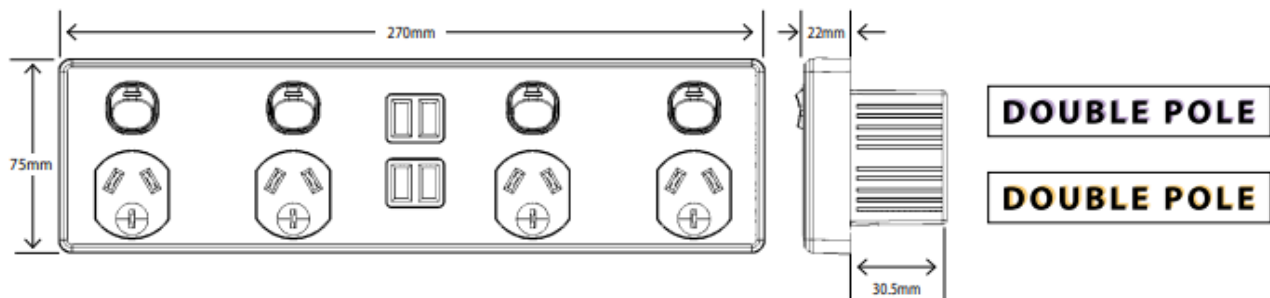

## 4X4 = 4 x Sockets & 4 x USB's

Trader's newest and most exciting innovative product - 4X4 [4 Sockets & 4 USB's] - has arrived and ready for use by Australian Electrical Contractors.

- Four sockets and four USB ports
- Wide spacing between sockets for wide plug bases
- 84mm mounting centres
- Mounting Block [CH4X4MB] suits both Puma and Cheetah 4X4 Products
- Cheetah dolly indicator colour green / Puma dolly indicator colour orange
- The rating for the USB is 2 x 3.1A at 5V when one device is inserted then it divides to split the output when a device is inserted in each USB socket - 3.1A available across 2 USB outlets on the left and 3.1A available across 2 USB outlets on the right
- Fits standard wall boxes and mounting accessories
- Covers, plates and dollies are made from UV stabilised polycarbonate to avoid discolouring to yellow
- Standard colour is white. Black also stocked - please check availability

### CH4X4MB Mounting Block

- 31mm high mounting block to suit CH4X4 (34mm with backing plate)
- Made from UV stabilised polycarbonate to avoid discolouring to yellow
- Mounting block includes backing plate for situations where fully enclosed insulation is required