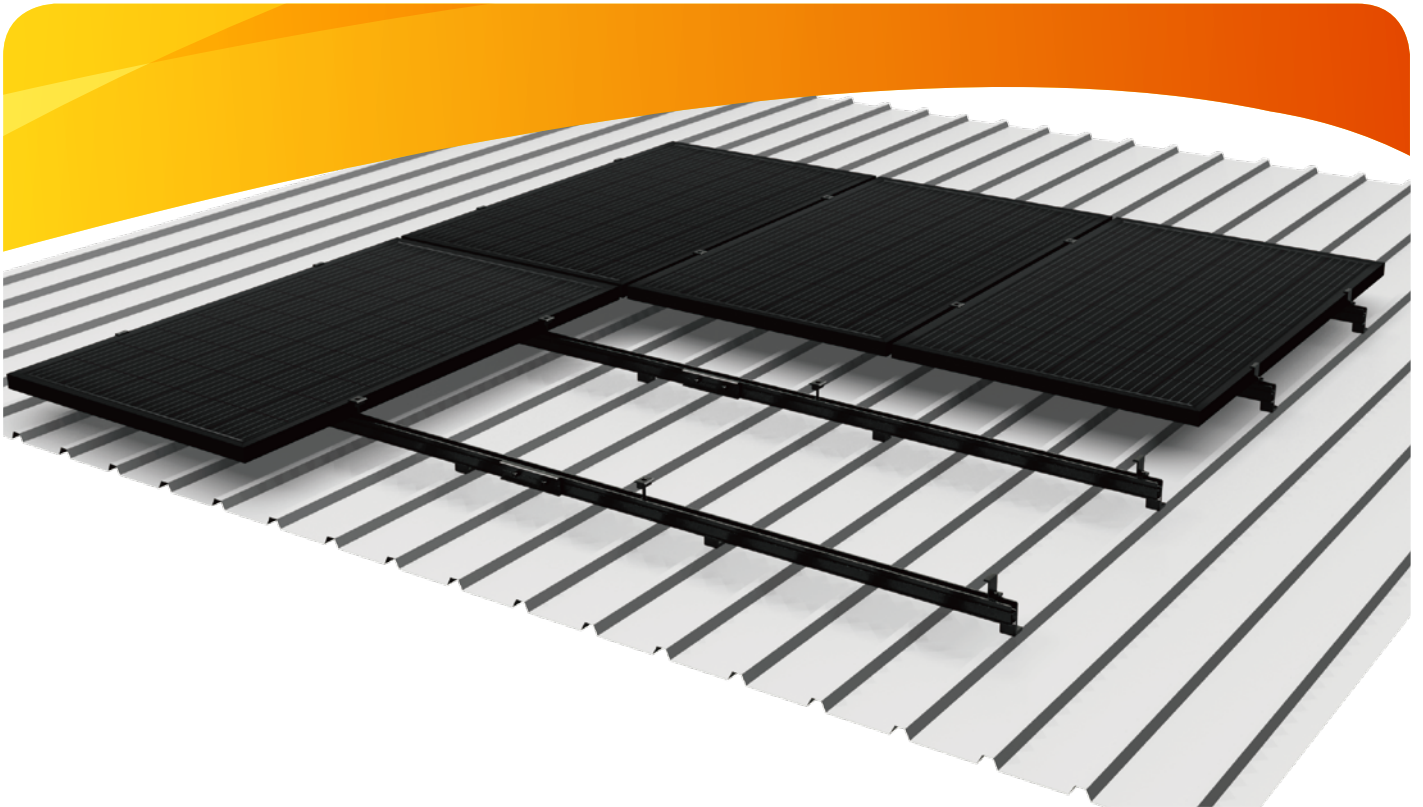

Worldwide network

Clenergy Australia

1/10 Duerdin Street, Clayton VIC 3168 Australia
Tel: +61 3 9239 8088 Fax: +61 3 9239 8024
E-mail: sales@clenergy.com.au www.clenergy.com.au

Clenergy China

999-1009 Min'an Rd, Huoju Hi-tech Ind. Dev. Zone
Xiang'an District 361101, Xiamen, Fujian, China
Tel: +86 592 311 0088 Fax: +86 592 599 5028
E-mail: sales@clenergy.com.cn www.clenergy.com.cn

Clenergy Europe

Esplanade 41, 20354 Hamburg, Germany
Tel: +49 40 3562 389-00
E-mail: sales_de@clenergy.com

Clenergy Japan

SOHO STATION 401, 24-8 Yamashita-cho, Naka-ku
Yokohama, 231-0023 Japan
Tel: +81 45 228 8226 Fax: +81 45 228 8316
E-mail: sales@clenergy.co.jp www.clenergy.jp

Clenergy Philippines

145 Yakal St., San Antonio village, Makati City, Philippines
Tel: +63 977 8407282 +63 977 8407240
E-mail: sales_ph@clenergy.com www.clenergy.ph

Clenergy Thailand

9/2, 5th Floor, Vorasin Building, Soi Yasooob 2, Viphavadee-Rungsit Road,
Chomphon Sub-district, Chatuchak District, Bangkok 10900
Tel: +66 63 228 0200, +66 81 969 5152
E-mail: sales_th@clenergy.com, support_th@clenergy.com