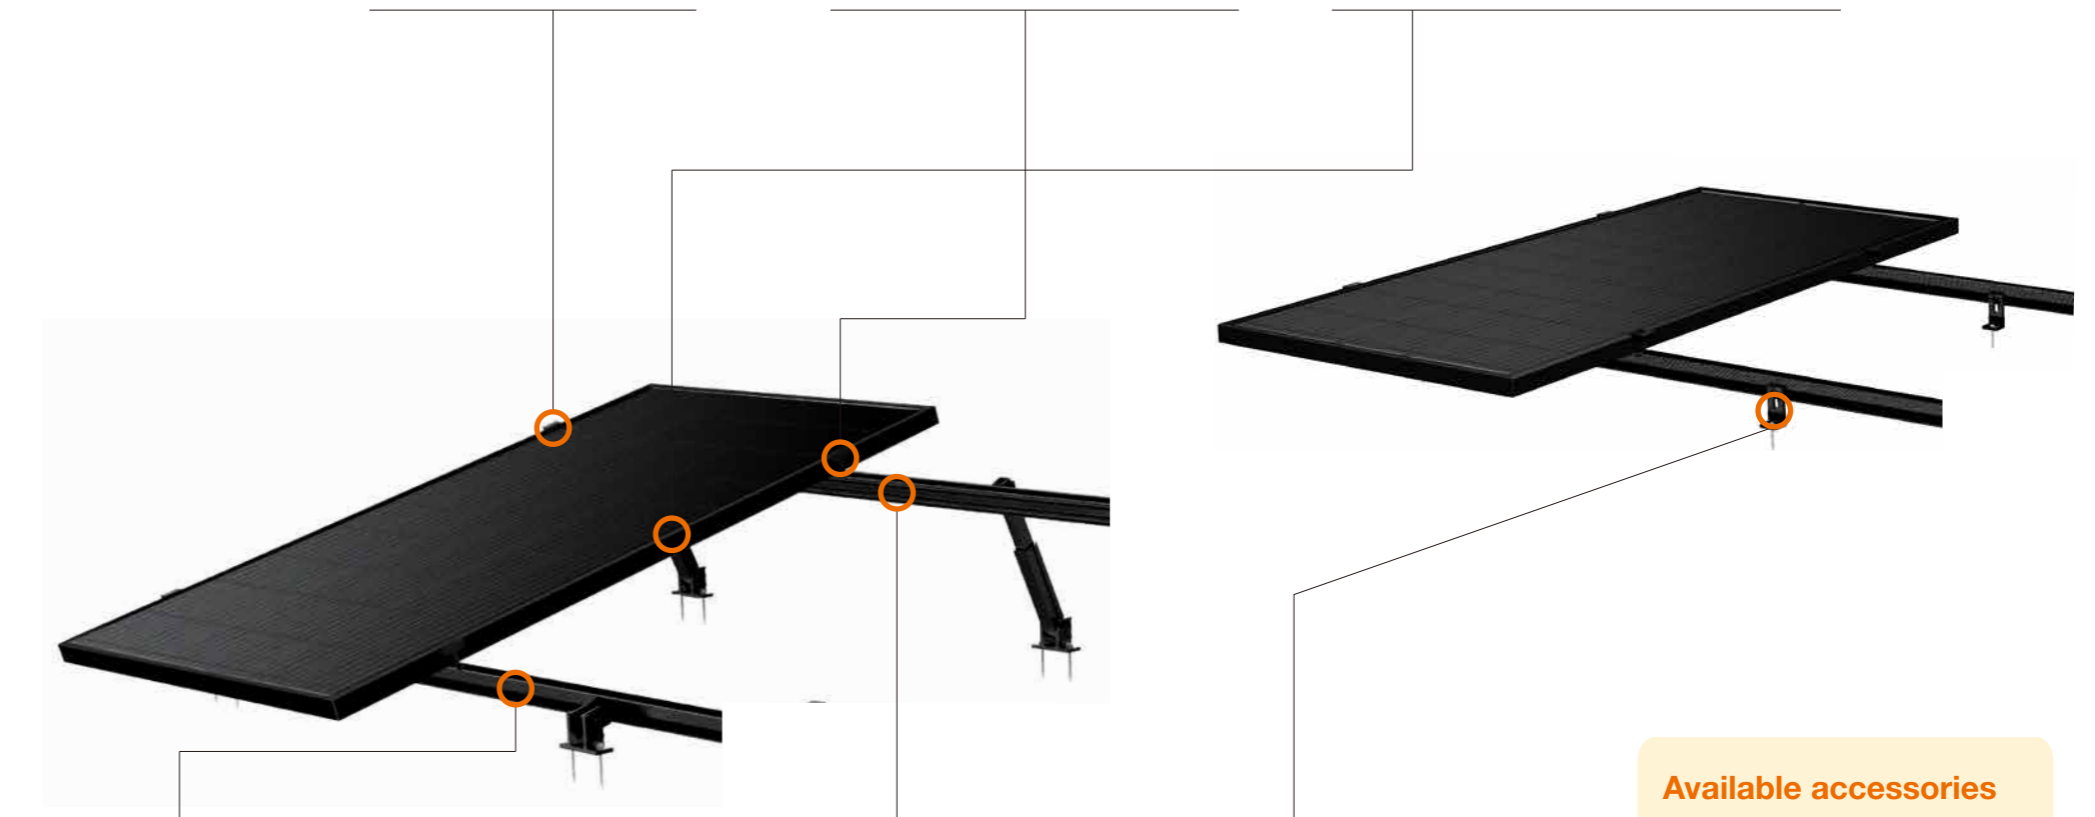

Wide range of tilting

With three adjustable tilt legs, these parts can tilt panels from between 10-60 degrees. Through its innovative design, the tilt legs can cope with all common purlin distances.

Universal

SolarRoof has suitable mid and end clamps for every size of solar panel including frameless, thin film panels or special clamps for cyclonic regions. In the growing range of clamps, cable clips, adapters and accessories you're sure to find the parts you require for your residential rooftop mounting needs.

Universal Clamp
PV-ezRack Universal Clamp, with dual functionality (inter and end clamp), is applicable with most common framed PV modules from 30 mm to 46mm in height. Inbuilt grounding clip is also available.

Tilt Legs
The available adapters, non-penetration clamps and base rails make the application of this part truly universal.

ER-R-ECO-BA

ER-R-ECO

Specifically developed to achieve larger spans, the SolarRoof ECO-Rail has reduced the number of required fixings. The ECO-Rails have two patented Z-Module channels with one at top for panel mounting and the second on side for connecting to the roof interface. The ECO-Rail comes in 2100, 3150 and 4200mm lengths.