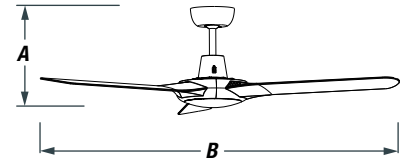

SPYDA

THE CEILING FAN REVOLUTION

1400MM

1400mm (56") Fully Moulded 3 Blade Ceiling Fan

DIMENSIONS

A	B
330mm	1400mm

BLADES

Count: Three
Materials: PC Composite
Sweep: 1400mm (56")
Pitch: HIGH (curved blade)