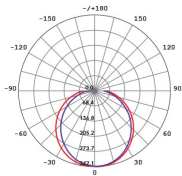

Beam Angle (°)	Body Colour	Dim (mm)
110	BLACK	233(L) x 133(W) x 68(H)
110	WHITE	233(L) x 133(W) x 68(H)

Due to continued product and technology enhancements, data sourced from sal.net.au shall not form part of any contract and or technical performance guarantee unless expressly confirmed in writing by SAL at the time of order. Products are sold in accordance with SAL Terms and Conditions of sale and all images shown are for illustration purposes only and may vary from the actual colour or finish. Unless specifically stated, all IP ratings nominated for Interior products are from "below the ceiling".

Dimensions

Photometric Data

Unit: cd C0/C180 — C90/C270 —

SL7271CW/WH at 4000K

PIXIE AMBIENCE, CHANGE YOUR COLOUR TO MATCH YOUR STYLE.

The innovative PIXIE AMBIENCE SWITCH PLATES have been designed with the end user and installer in mind, allowing you to change the colour face plate as fashion demands.