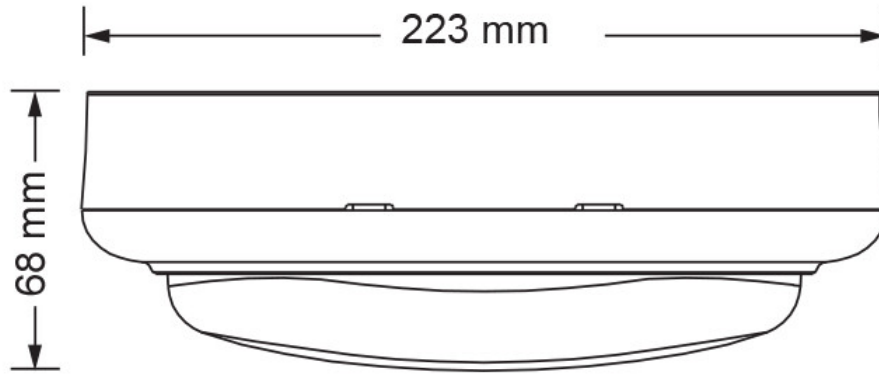

Dimensions

Photometric Data

Unit: cd C0/C180 — C90/C270 —

SL7271CW/WH at 4000K