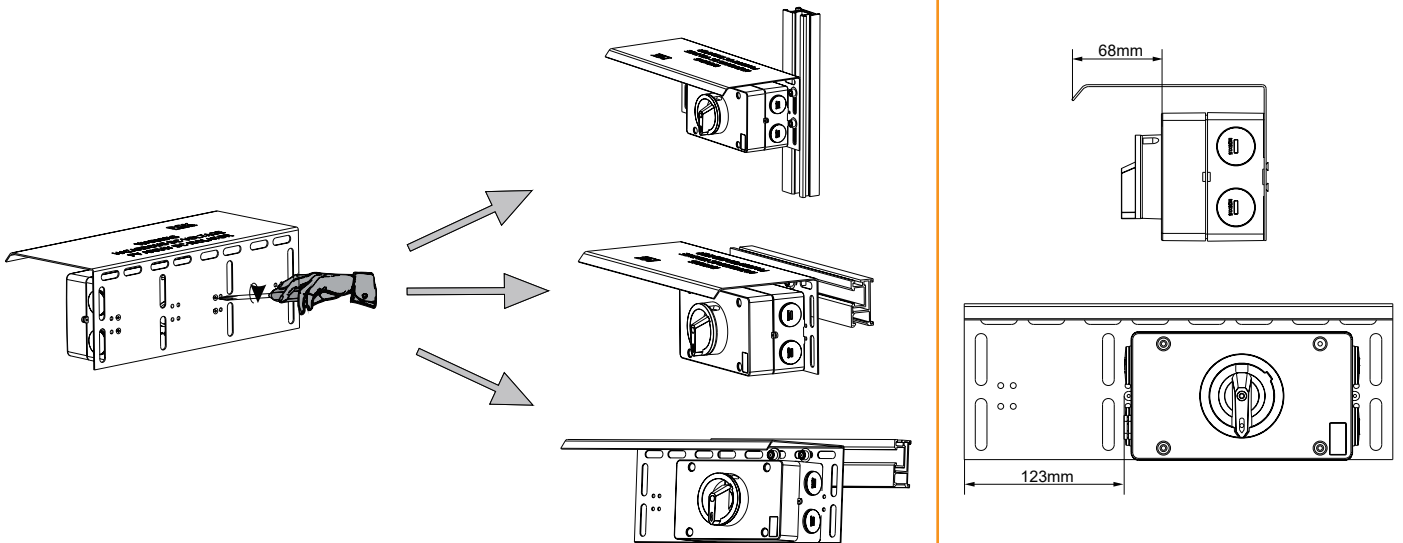

# Aluminum Alloy Protection Cover for DC Isolator Switch for SE036

## Specification

- Easier to install DC Isolator Switch in complex environments
- High temperature protection from sun exposure
- Provides longer lifespan for DC Isolators
- Protect DC Isolator Switch from impact

## Dimensions