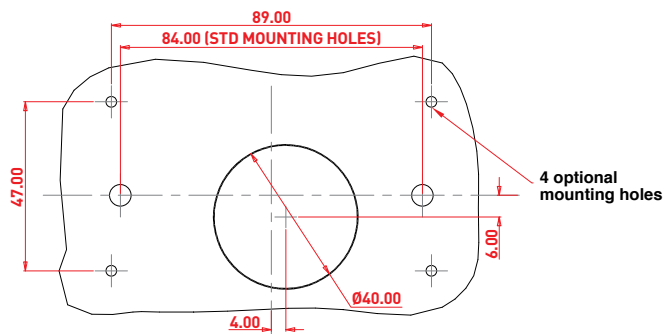

Timber cut-out dimensions:

HPM Legrand - AUS
1300 369 777
www.legrand.com.au
ABN 31 000 102 661

HPM Legrand - NZ
0800 476 009
www.legrand.co.nz

Refer to your group buying office, HPM Legrand Sales Representative or HPM Legrand Sales Office for pricing.