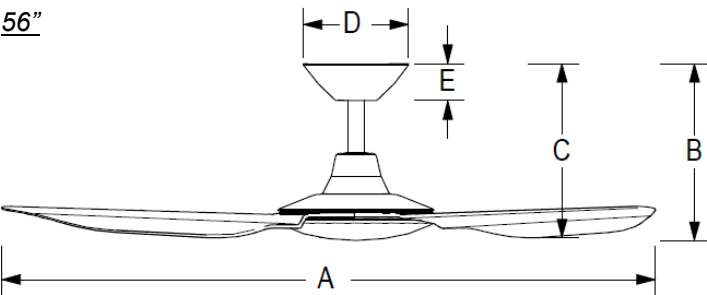

## Accessories (Supplied separately):

Down Rod 26mm diameter (includes wire harness)

DC2480 - 91cm White Downrod

DC2481 - 91cm Black Downrod

DC2490 - 180cm White Downrod

DC2491 - 180cm Black Downrod

56"

	Speed 1	Speed 2	Speed 3	Speed 4	Speed 5	Speed 6	Speed 7	Speed 8	Speed 9
<b>RPMS</b>	81	99	137	162	172	180	190	195	201
<b>WATTS</b>	3.5	4.2	9.7	12.7	15.7	18.6	21.6	23.7	25.3

**Dimensions**

48"

A	B	C	D	E
1220mm	310mm	300mm	168mm	60mm

56"

A	B	C	D	E
1420mm	310mm	300mm	168mm	60mm