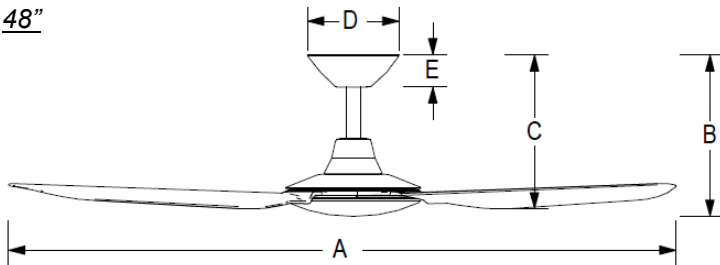

## Accessories (Supplied separately):

Down Rod 26mm diameter (includes wire harness)

DC2480 - 91cm White Downrod

DC2481 - 91cm Black Downrod

DC2490 - 180cm White Downrod

DC2491 - 180cm Black Downrod

56"

	Speed 1	Speed 2	Speed 3	Speed 4	Speed 5	Speed 6	Speed 7	Speed 8	Speed 9
<b>RPMS</b>	81	99	137	162	172	180	190	195	201
<b>WATTS</b>	3.5	4.2	9.7	12.7	15.7	18.6	21.6	23.7	25.3

**Dimensions**

48"

A	B	C	D	E
1220mm	310mm	300mm	168mm	60mm

56"

A	B	C	D	E
1420mm	310mm	300mm	168mm	60mm