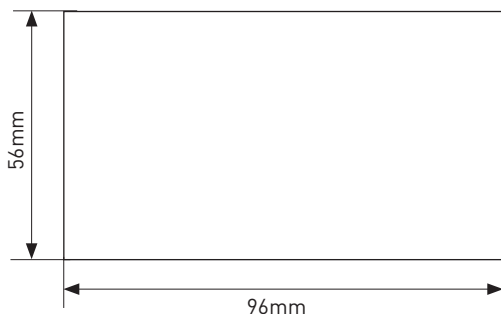

Datasheet

Excel Life™

Single Powerpoint Unswitched, 32A

CAT. NO. EC787U/32WE, ED787U/32WE, ED787U/32UG, ED787U/32BL

Cat. No.	EC787U/32WE, ED787U/32WE, ED787U/32UG, ED787U/32BL
Colour	White (WE), Urban Grey (UG), Black (BL)
Description	Single Powerpoint Unswitched, 32A
Supply voltage	230 - 240 V a.c. 50 Hz
Current rating	32 A
Terminals	118 x 74 x 10 mm (Common series) or 121 x 77 x 10 mm (Dedicated series)
Compliance	AS/NZS 3112

Excel Life™

Single Powerpoint Unswitched, 32A

CAT. NO. EC787U/32WE, ED787U/32WE, ED787U/32UG, ED787U/32BL

FEATURES

- Rated 32A.
- Unswitched powerpoint.
- U-shape earth to avoid plugging unwanted appliances.

Glass and tile cut-out dimensions:

Single product	
Cat. No.	Barcode
EC787U/32WE	9321001456599
ED787U/32WE	9321001456568
ED787U/32UG	9321001456575
ED787U/32BL	9321001456582

Inner box (QTY 10)		
Cat. No.	Barcode	Dimensions (WxHxD)
EC787U/32WE	9321001456636	163 x 163 x 131mm
ED787U/32WE	9321001456605	
ED787U/32UG	9321001456575	
ED787U/32BL	9321001456629	

Inner box (QTY 10)		
Cat. No.	Barcode	Dimensions (WxHxD)
EC787U/32WE	9321001456674	500 x 233 x 262mm
ED787U/32WE	9321001456643	
ED787U/32UG	9321001456650	
ED787U/32BL	9321001456667	

Legrand - Australia
1300 369 777
www.legrand.com.au
ABN 31 000 102 661