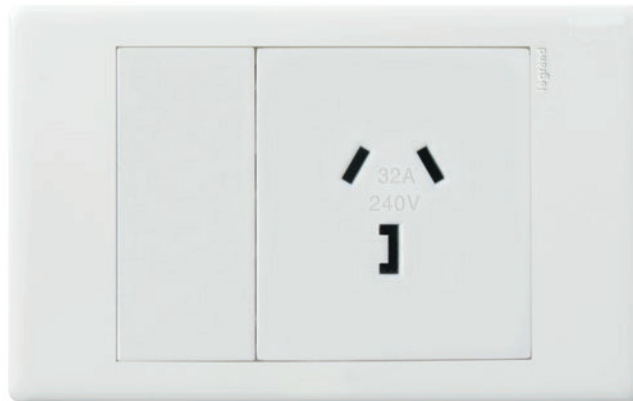

Datasheet

Excel Life™

Single Powerpoint Unswitched, 32A

CAT. NO. EC787U/32WE, ED787U/32WE, ED787U/32UG, ED787U/32BL

Cat. No.	EC787U/32WE, ED787U/32WE, ED787U/32UG, ED787U/32BL
Colour	White (WE), Urban Grey (UG), Black (BL)
Description	Single Powerpoint Unswitched, 32A
Supply voltage	230 - 240 V a.c. 50 Hz
Current rating	32 A
Terminals	118 x 74 x 10 mm (Common series) or 121 x 77 x 10 mm (Dedicated series)
Compliance	AS/NZS 3112

Excel Life™

Single Powerpoint Unswitched, 32A

CAT. NO. EC787U/32WE, ED787U/32WE, ED787U/32UG, ED787U/32BL

FEATURES

- Rated 32A.
- Unswitched powerpoint.
- U-shape earth to avoid plugging unwanted appliances.

Glass and tile cut-out dimensions:

Single product	
Cat. No.	Barcode
EC787U/32WE	9321001456599
ED787U/32WE	9321001456568
ED787U/32UG	9321001456575
ED787U/32BL	9321001456582

Inner box (QTY 10)		
Cat. No.	Barcode	Dimensions (WxHxD)
EC787U/32WE	9321001456636	163 x 163 x 131mm
ED787U/32WE	9321001456605	
ED787U/32UG	9321001456575	
ED787U/32BL	9321001456629	